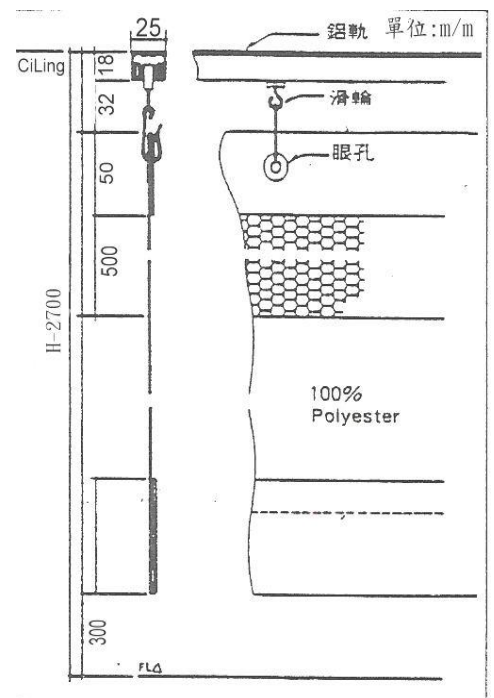

S.Y. LIANGS ENTERPRISE CO., LTD.

No. 162-28 Yung An S. Rd, Sec.1, LU ZHOU CITY TAIPEI, 24766 TAIWAN

Tel: +886 2 22834234 Fax: +886 2 22837659

<http://www.syliangs.com>

Product: Flame Retardant Cubicle Curtains

Function: For Patience Rooms, Emergency Room in Hospital, Space Divisions, Bed Curtains and Public Area Used.

Material: 100% Polyester, inherently flame retardant yarn.

Weight: 248g/m² +/-5% for plain color.

Width / Height: 240cm+/- 5cm

Shrinkage:

Width after water wash: +/-1%

Height after water wash: +/-1%

Lavation:

Fastness Rate: 4-5

Flame-proof: 100%, inherently flame retardant.

Available treatments: Anti-bacterial.

Qualifications: Meet British 5867:2008 Part 2 Type C

Standards and NFPA 701, certified by SGS.

◆ **Mesh Height:** 50cm +/-5cm

◆ **Suggest length is more 25-30% longer than rail track.**

◆ **Sewing Process:**

Install eyelets, each eyelet distance installed:

180mm-200mm

◆ **Eyelets Material:** Bronze plated, rustproof.

◆ **Special Eyelets Design and Easy Installation on rail track.**